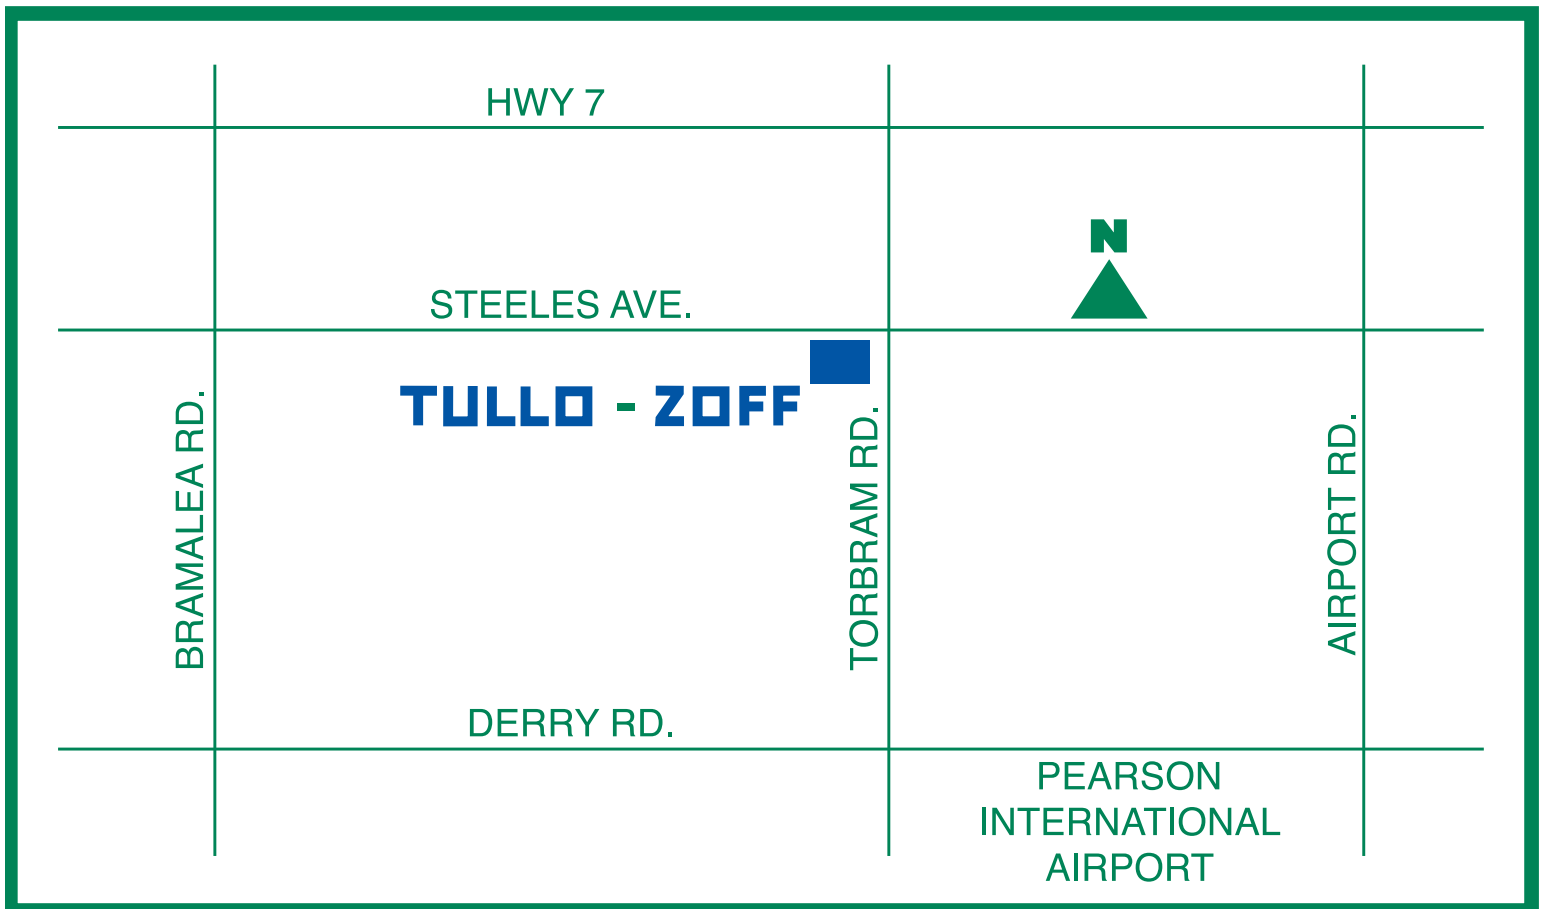

# Tullo-Zoff Electric Supply Co. Ltd.

7956 Torbram Road  
Units 13 & 14C  
Brampton, Ontario  
L6T 5A2